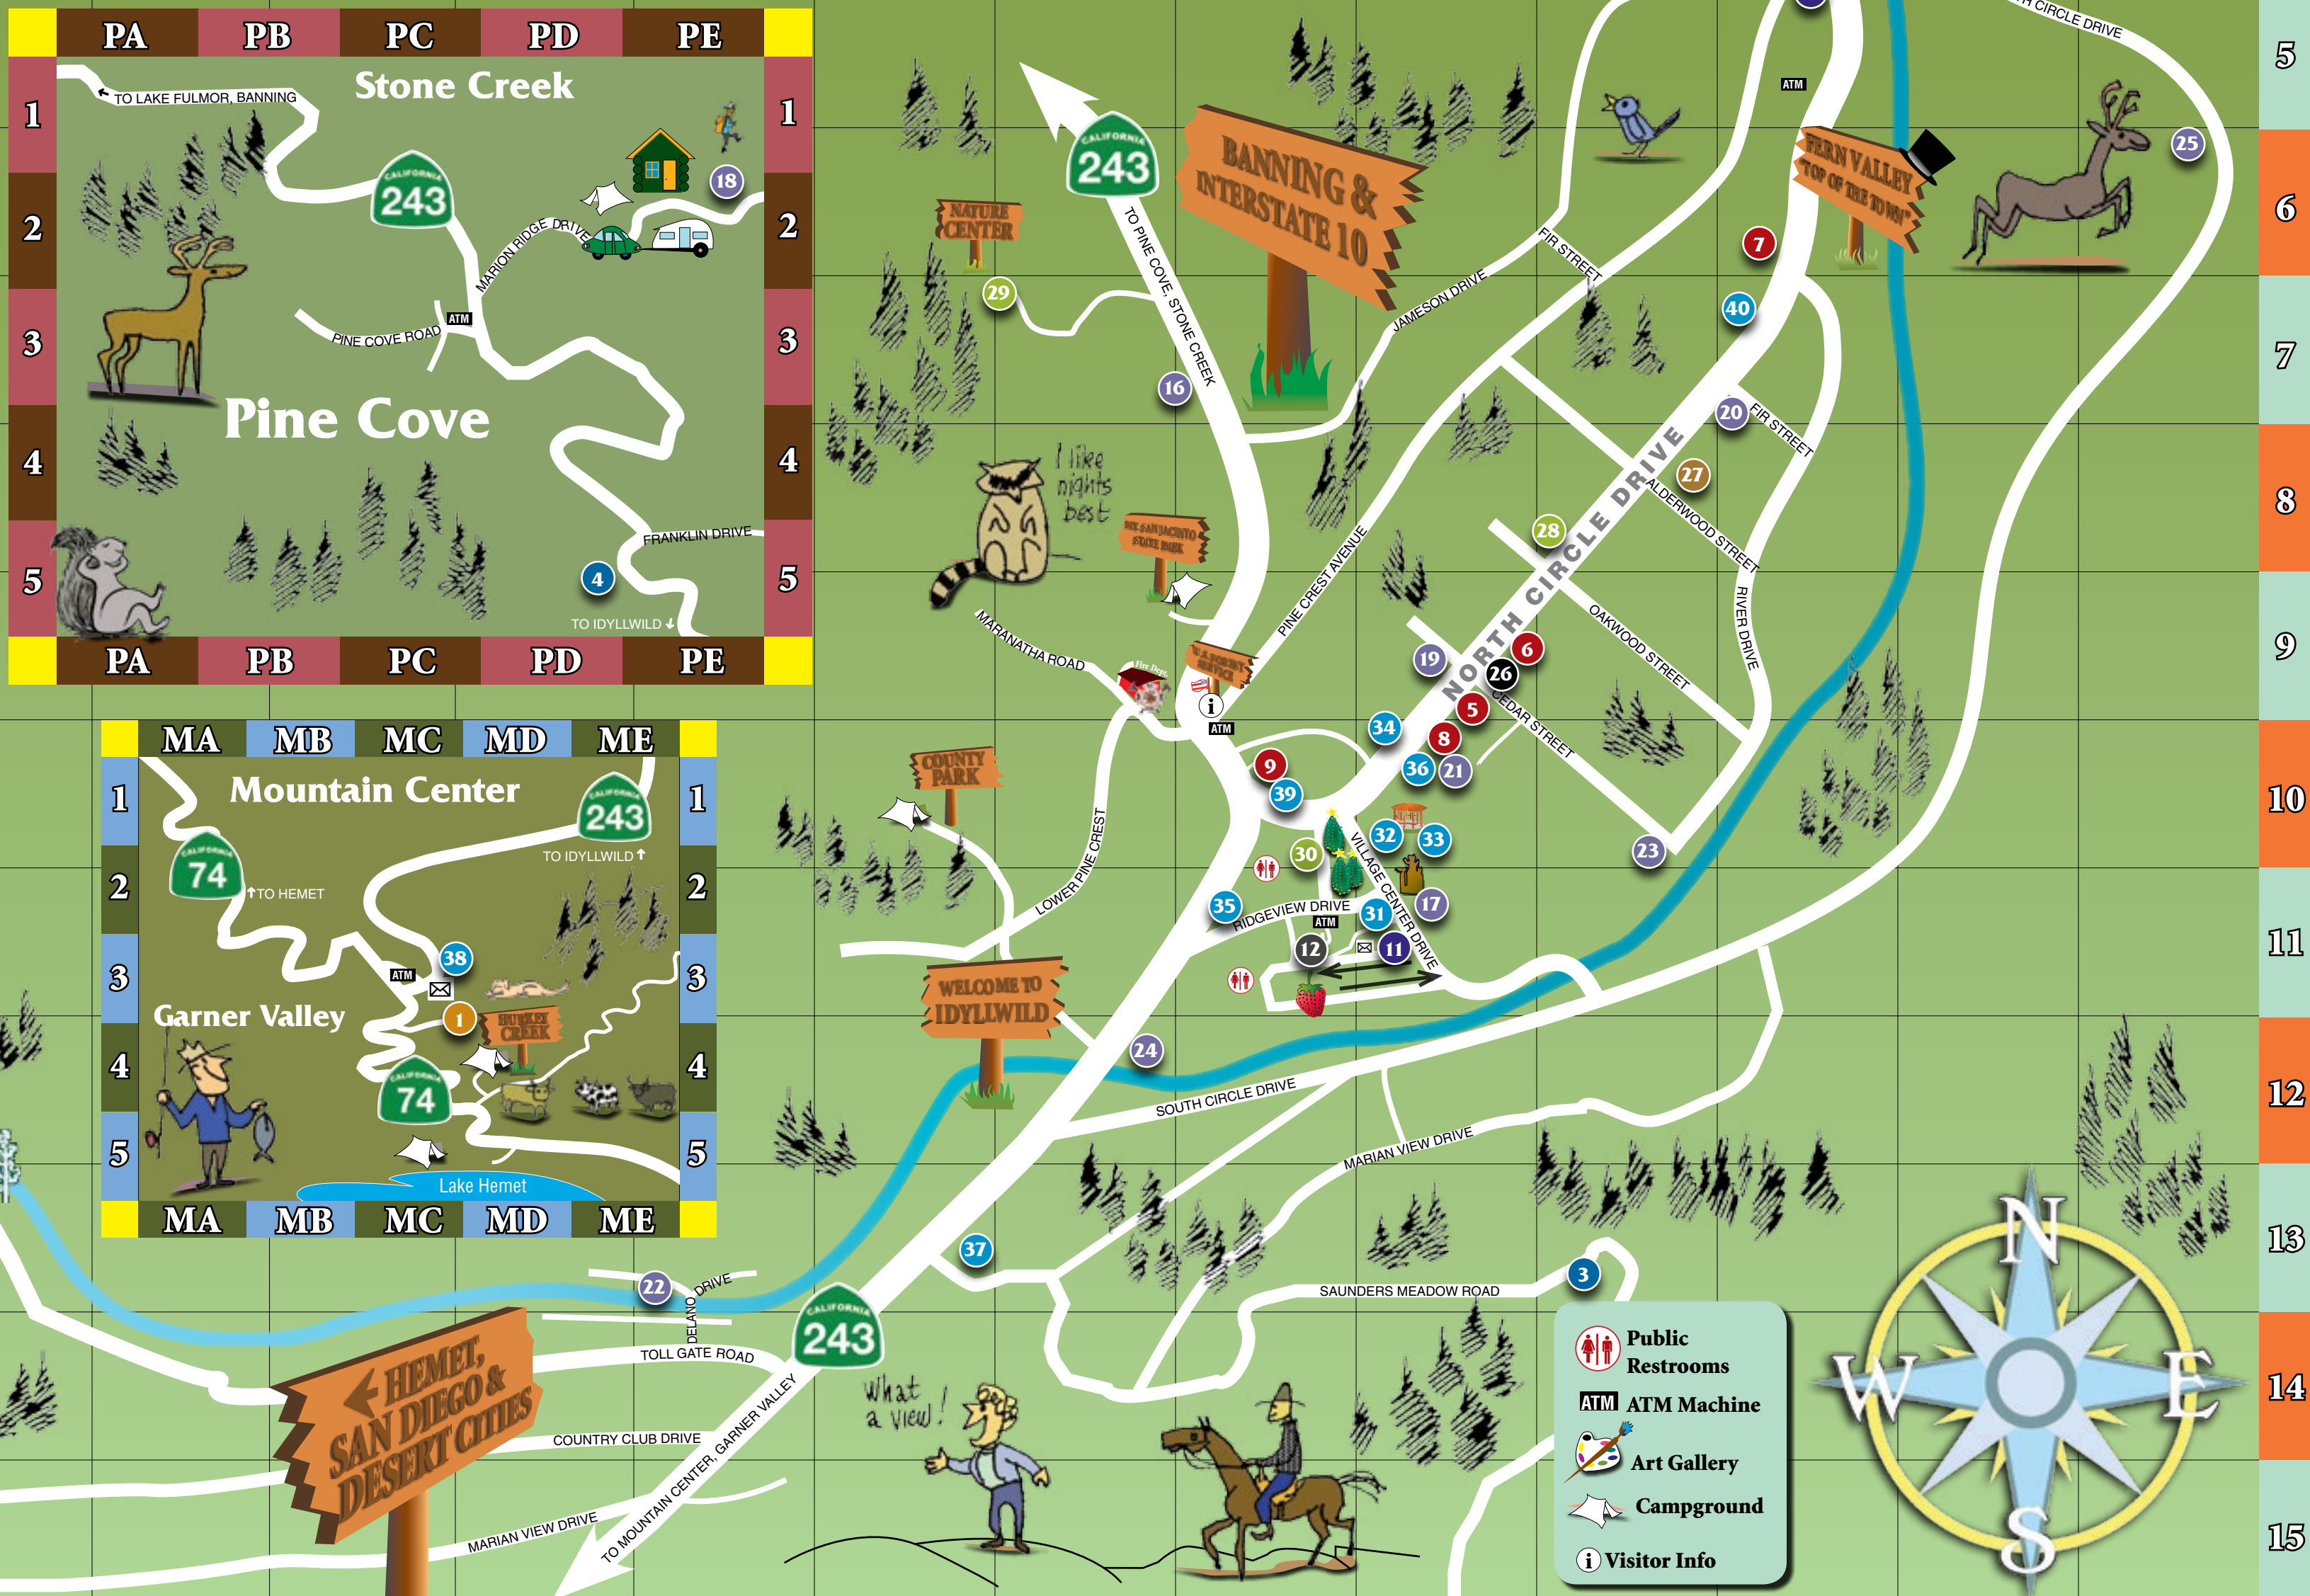

EXPLORE IDYLLWILD VISITOR MAP

PA	PB	PC	PD	PE
Stone Creek				
1	TO LAKE FULMOR, BANNING			1
2	MARION RIDGE DRIVE			2
3	PINE COVE ROAD			3
4	FRANKLIN DRIVE			4
5	TO IDYLLWILD			5
PA	PB	PC	PD	PE
Pine Cove				

MA	MB	MC	MD	ME
Mountain Center				
1	TO IDYLLWILD			1
2	TO HEMET			2
3	GARNER VALLEY			3
4	LAKE HEMET			4
5				5
MA	MB	MC	MD	ME
Garner Valley				

- Public Restrooms
- ATM Machine
- Art Gallery
- Campground
- Visitor Info

Line illustrations by Ernie Maxwell,
 Cover photo by Thomas Pierce
 Map designed by Halle Wilson

Idyllwild Town Crier

For advertising information, contact
Idyllwild Town Crier
 www.idyllwildtowncrier.com
 Toll-free 1-888-535-6663
 (951) 659-2145
 P.O. Box 157
 Idyllwild, CA 92549
 © 2018-19 Idyllwild Town Crier

Explore
IDYLL WILD
 VISITOR MAP