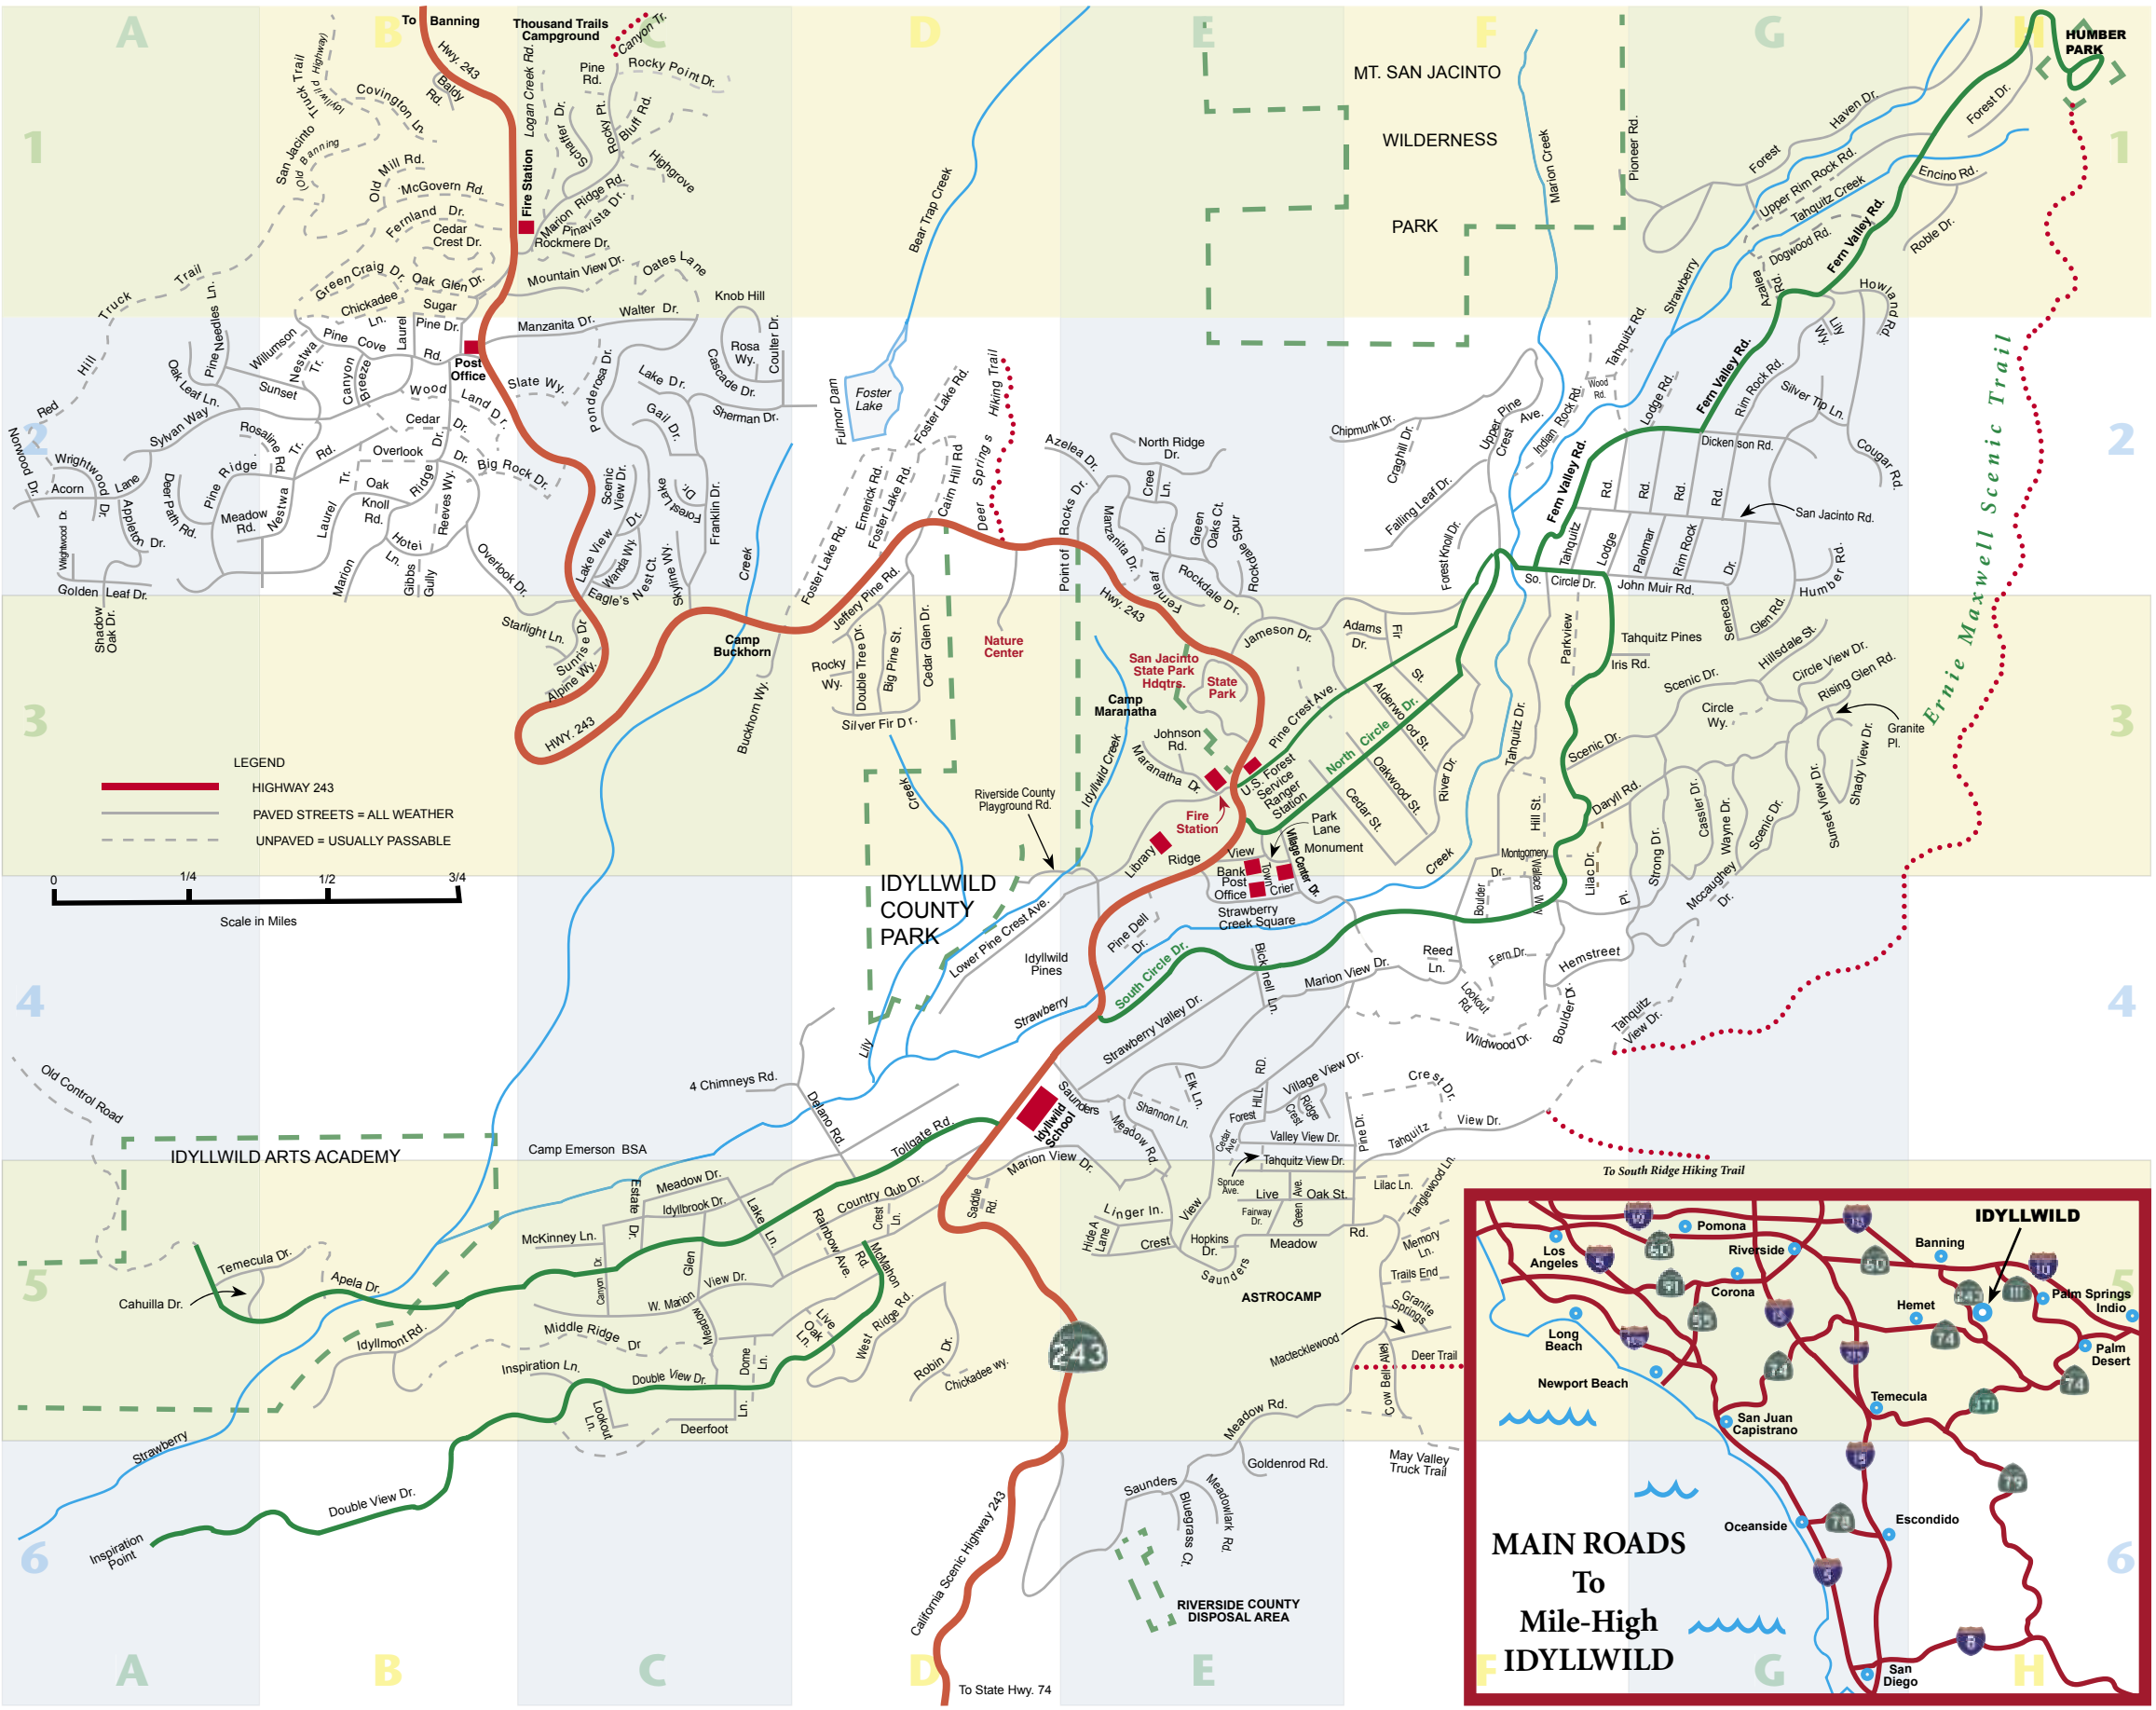

ACORN LANE	A2	GRANITE PLACE	G3	PINE DELL DRIVE	E4
ADAMS DRIVE	F3	GRANITE SPRINGS	F5	PINE AVENUE	E5
ALDERWOOD STREET	E3, F3	GREEN AVENUE	E5	PINE ROAD (PINE COVE)	C1
ALPINE WAY	C3	GREEN CRAIG DRIVE	B1	PINE NEEDLES LANE	A2
APELA DRIVE	B5	GREEN OAKS COURT	E2	PINE RIDGE ROAD	A2, B2
APPLETON DRIVE	A2	HEMSTREET PLACE	F4	PIONEER ROAD	G1
AZALEA DRIVE	E2	HIDE-A-LANE	E4	PONDEROSA DRIVE	C2
AZALEA ROAD (FERN VALLEY)	G1	HIGHGROVE	C1	POINT OF ROCKS DRIVE	E2
BALDY ROAD	B1	HILL STREET	F3	RAINBOW LANE	D5
BICKNELL LANE	E4	HILLSDALE STREET	G3	REED LANE	B2
BIG PINE STREET	D3	HOPKINS DRIVE	E5	REEVES WAY	F4
BIG ROCK DRIVE	C2, C2	HOTEL LANE	B2	RED HILL TRUCK TRAIL	A2
BLUEGRASS COURT	E6	HOWLAND ROAD	G1	RIDGE CREST	E4
BLUFF DRIVE	C1	HUMBER ROAD	G2	RIDGEVIEW DRIVE	E3
BOULDER DRIVE	F4	IDYLLBROOK DRIVE	C5, D4	RIM ROCK ROAD	G2
BUCKHORN WAY	C3	IDYLLMONT ROAD	B5	RISING GLEN ROAD	G3
CAHUILLA DRIVE	A5	INDIAN ROCK ROAD	F2	RIVER DRIVE	F3
CAIRN HILL ROAD	D2	INSPIRATION LANE	C5	ROBIN DRIVE	D5
CANYON BREEZE	B2	IRIS ROAD	F3	ROBLE DRIVE	H1
CANYON DRIVE	C5	JAMESON DRIVE	E3, F3	ROCKDALE DRIVE	E2
CANYON TRAIL	C1	JEFFERY PINE ROAD	D3	ROCKDALE SPUR	E2
CASCADE DRIVE	C2	JOHN MUIR ROAD	F2, G2	ROCKMERE DRIVE	C1
CASSLER DRIVE	G3	JOHNSON ROAD	E3	ROCKY POINT DRIVE	C1
CEDAR AVENUE	E5	KNOB HILL	C2	ROCKY WAY	D3
CEDAR CREST DRIVE	B1	LAKE DRIVE (PINE COVE)	C2	ROSA WAY	C2
CEDAR DRIVE (PINE COVE)	B2	LAKE LANE	C5	ROSALINE ROAD	B2
CEDAR GLEN DRIVE	D3	LAKE VIEW DRIVE	C2	SADDLE ROAD	D6
CEDAR STREET	E3, F3	LAUREL DRIVE	B2	SAN JACINTO ROAD	G2
CHICKADEE LANE (PINE COVE)	B1	LAUREL TRAIL	B2	SAN JACINTO TRUCK TRAIL	B1
CHIPMUNK DRIVE	F2	LILAC DRIVE	F3	SAUNDERS MEADOW ROAD	B1
CIRCLE VIEW DRIVE	G3	LILAC LANE	F5	SCENIC DRIVE	D6, E6, E5, F5, E4
CIRCLE WAY	G2	LILY WAY	G2	SCENIC VIEW DRIVE	F3, G3
COUGAR ROAD	G3	LINGER LANE	E2	SCHAFFER DRIVE	C1
COULTER DRIVE	C2, D2	LIVE OAK LANE	D5	SENECA DRIVE	G2, G3
COUNTRY CLUB DRIVE	D6	LIVE OAK STREET	E5	SHADOW OAK DRIVE	A2
COUNTRY PARK ROAD	D4, E4	LODGE ROAD	F2, G2	SHADY VIEW DRIVE	G3
COVINGTON LANE	B1	LOGAN CREEK ROAD	B1	SHANNON LANE	E4
COW BELL ALLEY	F5	LOOKOUT LANE	C5	SHERMAN DRIVE	C2
CRAGHILL DRIVE	F2	LOOKOUT ROAD	F4	SILVER FIR DRIVE	D3
CREE LANE	E2	LOWER PINE CREST	D4	SILVERTIP LANE	G2
CREST DRIVE	F4	MACKTECKLEWOOD	F5	SKYLINE WAY	C2
CREST LANE	D5	MANZANITA DRIVE	E2	SLATE WAY	C2
CRESTVIEW DRIVE	E4, E5	MANZANITA DRIVE (PINE COVE)	B2	SOUTH CIRCLE DRIVE	F2, E4, F4, F3
DARYLL ROAD	G3	MARANATHA DRIVE	E3	SPRUCE AVENUE	E5
DEER FOOT LANE	C6	MARION RIDGE DRIVE	B2	STARLITE LANE	C3
DEER PATH ROAD	A2	MARION RIDGE ROAD	C1	STRAWBERRY VALLEY DRIVE	E4
DEER TRAIL	F5	MARION VIEW DRIVE	D5, E4, F4	STRONG DRIVE	F4, G4, G3
DELANO ROAD	D4, D5	MAY VALLEY TRUCK TRAIL	F6	SUGAR PINE DRIVE	B2
DICKENSON ROAD	G2	MCCAUGHEY	G4	SUNRISE DRIVE	C3
DOGWOOD ROAD	G1	MCGOVERN ROAD	B1	SUNSET	A2, B2
DOMELANE	C5	MCKINNEY LANE	C5	SUNSET VIEW DRIVE	G3
DOUBLE TREE DRIVE	D3	MCMANON ROAD	D5	SYLVAN WAY	A2, B2
DOUBLE VIEW DRIVE	A6	MEADOW DRIVE	D5	TAHQUITZ DRIVE	F3, F4
EAGLE'S NEST COURT	C2	MEADOW ROAD (PINE COVE)	A2	TAHQUITZ ROAD	F2, G2
ELK LANE	E4	MEADOW GLEN DRIVE	C5	TAHQUITZ VIEW DR.	E5, F5, F4, G4
EMERICK ROAD	D2	MEADOWLARK ROAD	E4	TEMECULA DRIVE	B5
ENCINO ROAD	H1	MEMORY LANE	F5	TANGLEWOOD LANE	F5
ESTATE DRIVE	C5	MIDDLE RIDGE DRIVE	B5, C5, D5	TOLLGATE ROAD	C5, D5, D4
FAIRWAY DRIVE	E5	MONTGOMERY	F3	TRAILS END	F4
FALLING LEAF DRIVE	F2	MOUNTAIN VIEW DRIVE	C1	UPPER PINE CREST	F2
FERN DRIVE	F4	NESTWA TRAIL	B2	UPPER RIM ROCK ROAD	G1
FERNLAND DRIVE	B1	NORTH CIRCLE DRIVE	F3	VALLEY VIEW DRIVE	E5
FERNLEAF DRIVE	E2	NORTH RIDGE DRIVE	E2	VILLAGE CENTER DRIVE	E3, E4
FERN VALLEY ROAD	F2, G2, H1	NORWOOD DRIVE	A2	VILLAGE VIEW DRIVE	E4
FIR STREET	F3	OAK GLEN DRIVE	B1	WALTER DRIVE	C2
FOREST DRIVE	H1	OAK KNOLL ROAD	B2	WALLACE WAY	F4
FOREST HAVEN DRIVE	G1	OAK LEAF LANE	A2	WANDA WAY	G2
FOREST HILL DRIVE	E4	OAKWOOD STREET	E3, F3	WAYNE DRIVE	C2
FOREST LAKE DRIVE	C2	OATES LANE	C1	WEST MARION VIEW DRIVE	C5, D5
FOREST KNOLL DRIVE	F2	OLD CONTROL ROAD	A4, A5	WEST RIDGE ROAD	D5
FOSTER LAKE ROAD	D2	OLD MILL ROAD	B1	WILDWOOD DRIVE	F4
FOUR CHIMNEYS ROAD	C4	OVERLOOK DRIVE	B2	WILLUMSON	B2
FRANKLIN DRIVE	C2	PALOMAR ROAD	G2	WOOD ROAD	F2
GAIL DRIVE	C2	PARK LANE	E3	WOODLAND DRIVE	B2
GIBBS GULLY	B2	PARKVIEW DRIVE	F3	WRIGHTWOOD DRIVE	A2
GLEN ROAD	G2, G3	PINAVISTA DRIVE	C1		
GOLDEN LEAF DRIVE	A2	PINE COVE ROAD	B2		
GOLDENROD ROAD	E6	PINE CREST AVENUE	E3, F3