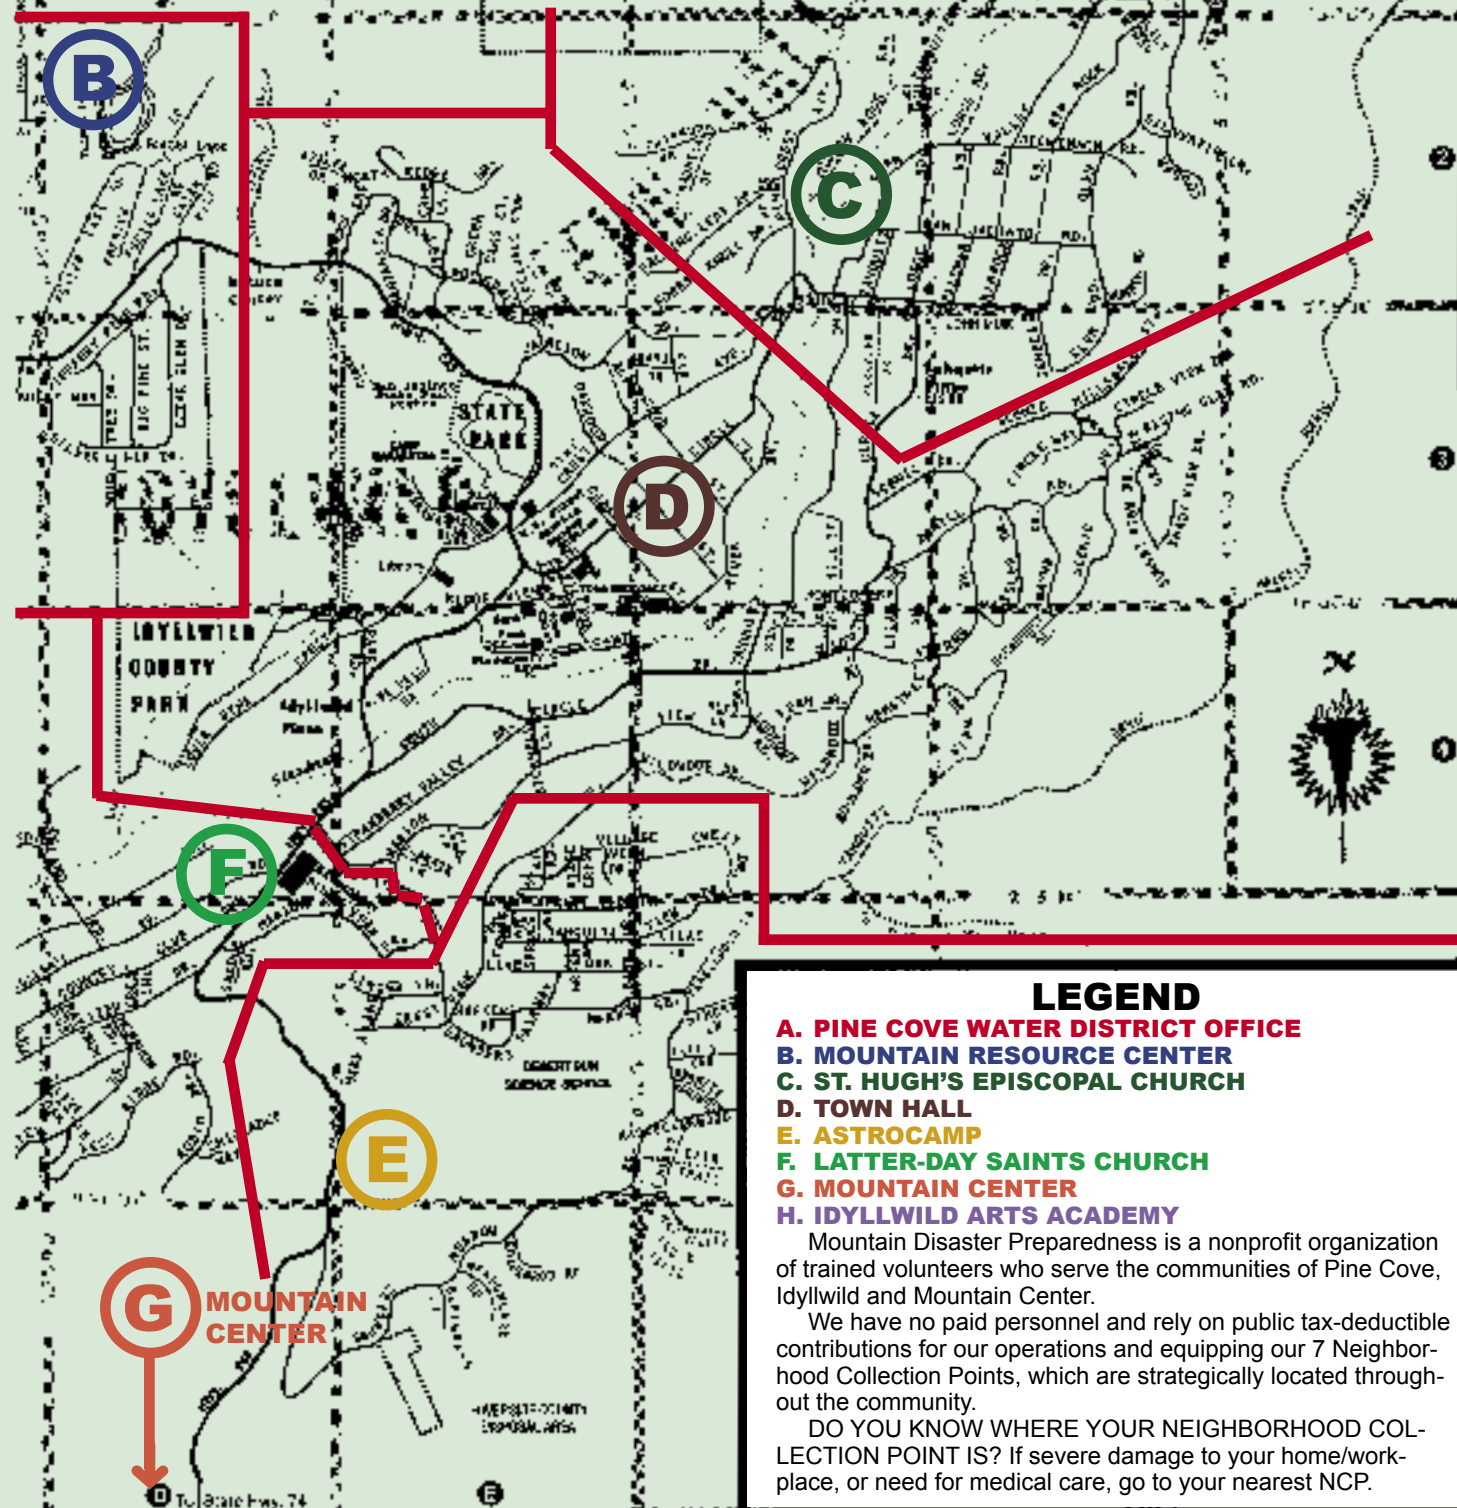

MOUNTAIN DISASTER PREPAREDNESS Neighborhood Collection Points (NCP)

LEGEND

- **A. PINE COVE WATER DISTRICT OFFICE**
- **B. MOUNTAIN RESOURCE CENTER**
- **C. ST. HUGH'S EPISCOPAL CHURCH**
- **D. TOWN HALL**
- **E. ASTROCAMP**
- **F. LATTER-DAY SAINTS CHURCH**
- **G. MOUNTAIN CENTER**
- **H. IDYLLWILD ARTS ACADEMY**

Mountain Disaster Preparedness is a nonprofit organization of trained volunteers who serve the communities of Pine Cove, Idyllwild and Mountain Center.

We have no paid personnel and rely on public tax-deductible contributions for our operations and equipping our 7 Neighborhood Collection Points, which are strategically located throughout the community.

DO YOU KNOW WHERE YOUR NEIGHBORHOOD COLLECTION POINT IS? If severe damage to your home/workplace, or need for medical care, go to your nearest NCP.